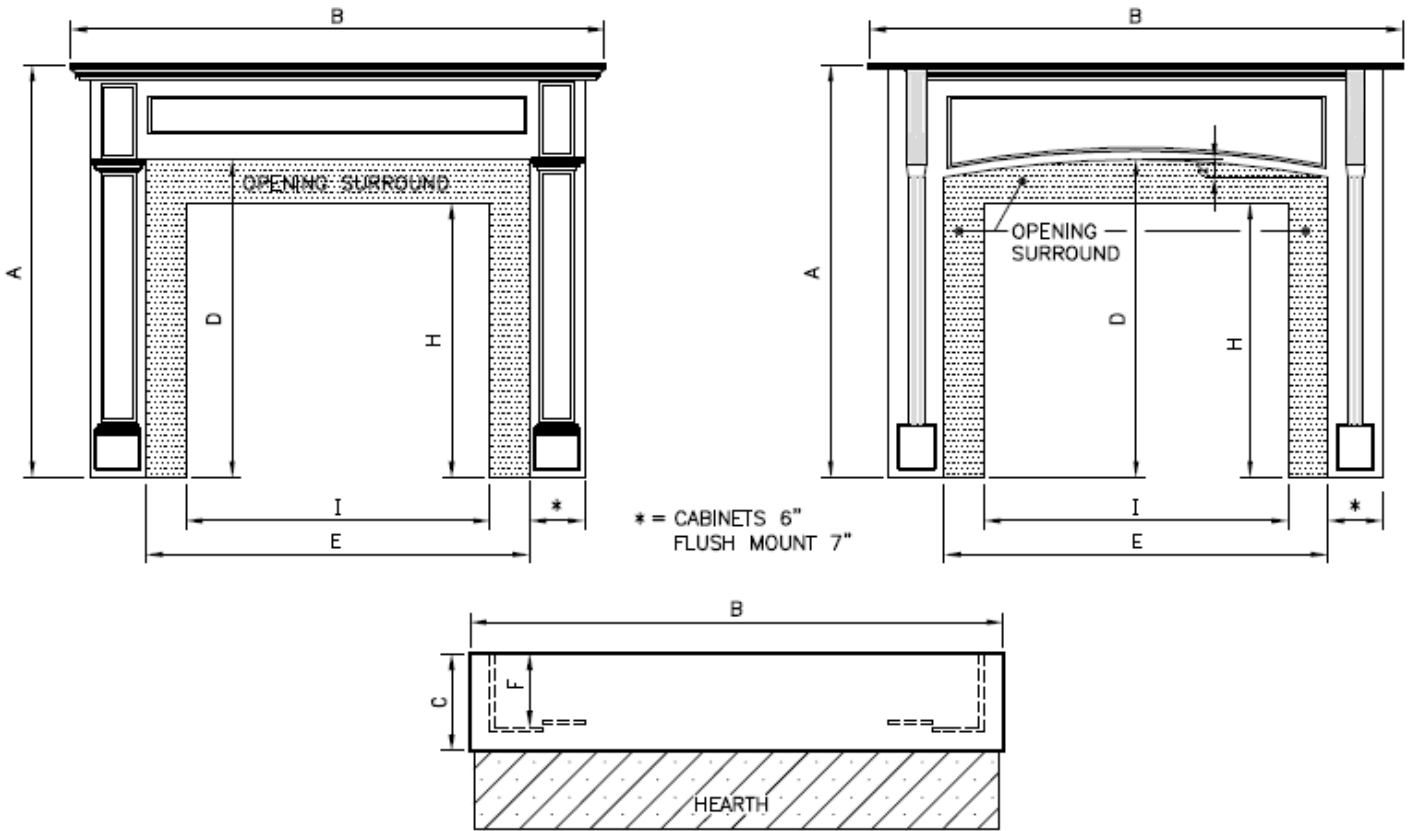

## Specifications for Wood Mantel Surrounds

Name	Model No.	"A"	"B"	"C"	"D"	"E"	"F"	"H"	"I"	Hearth Size	Cartoned Weight w/insert
		O.A. Height	O.A. Width	Top Depth	Opening Height	Opening Width	Inside Depth	Insert Height	Insert Width		
Wood Mantel Surrounds											
The Ashley	S110	52-3/4"	66-5/8"	7-3/8"	40"	48"	2-1/4"	N/A	N/A	N/A	130
The Kingston	S120	52-3/4"	66-5/8"	7-3/8"	40"	48"	2-1/4"	N/A	N/A	N/A	130
The Waverly	S130	52-3/4"	66-5/8"	7-3/8"	40"	48"	2-1/4"	N/A	N/A	N/A	130