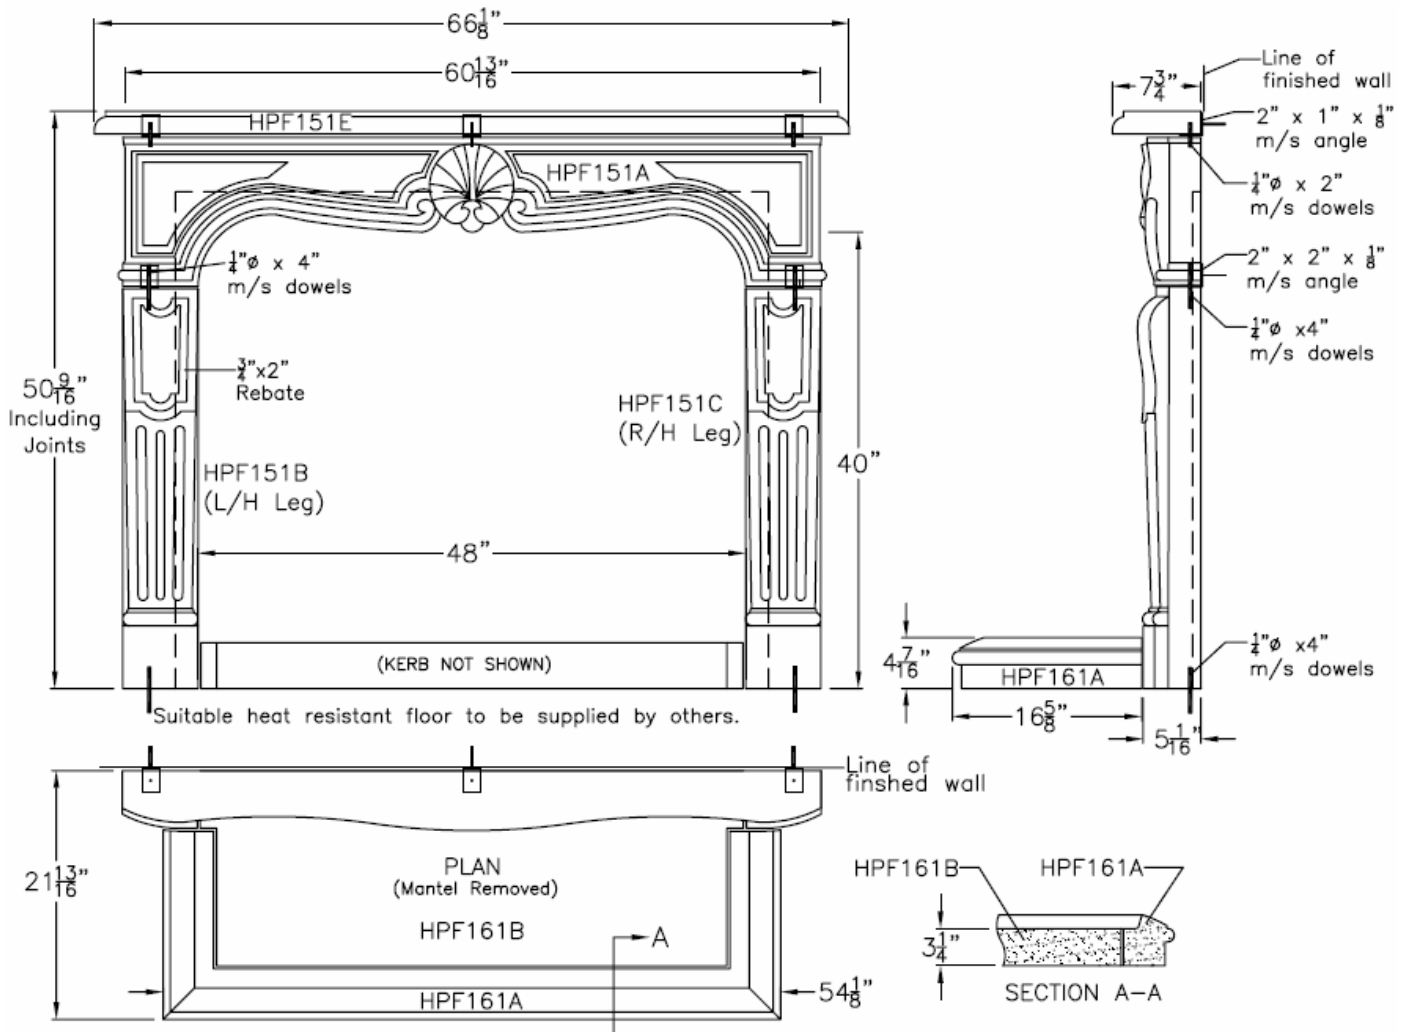

THE LOUIS XV - LIMESTONE SURROUND MODEL HS151 - SPECIFICATIONS

July 2006

CLASSIC HOME ELEMENTS

Where Excellence in Quality and Style are a Tradition.

THE MANOR - LIMESTONE SURROUND MODEL - HS406 - SPECIFICATIONS