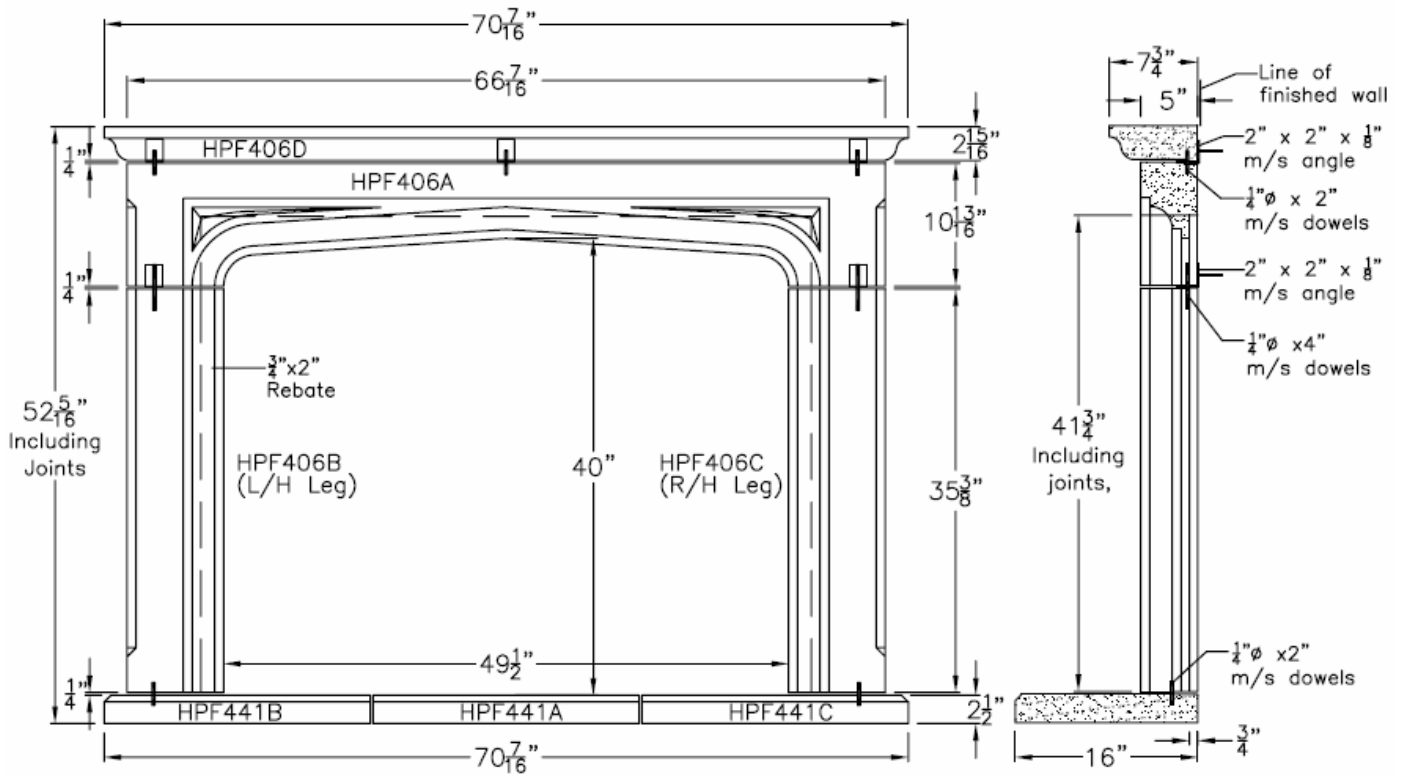

THE LOUIS XV - LIMESTONE SURROUND MODEL HS151 - SPECIFICATIONS

July 2006

CLASSIC HOME ELEMENTS

Where Excellence in Quality and Style are a Tradition.

THE MANOR - LIMESTONE SURROUND MODEL - HS406 - SPECIFICATIONS