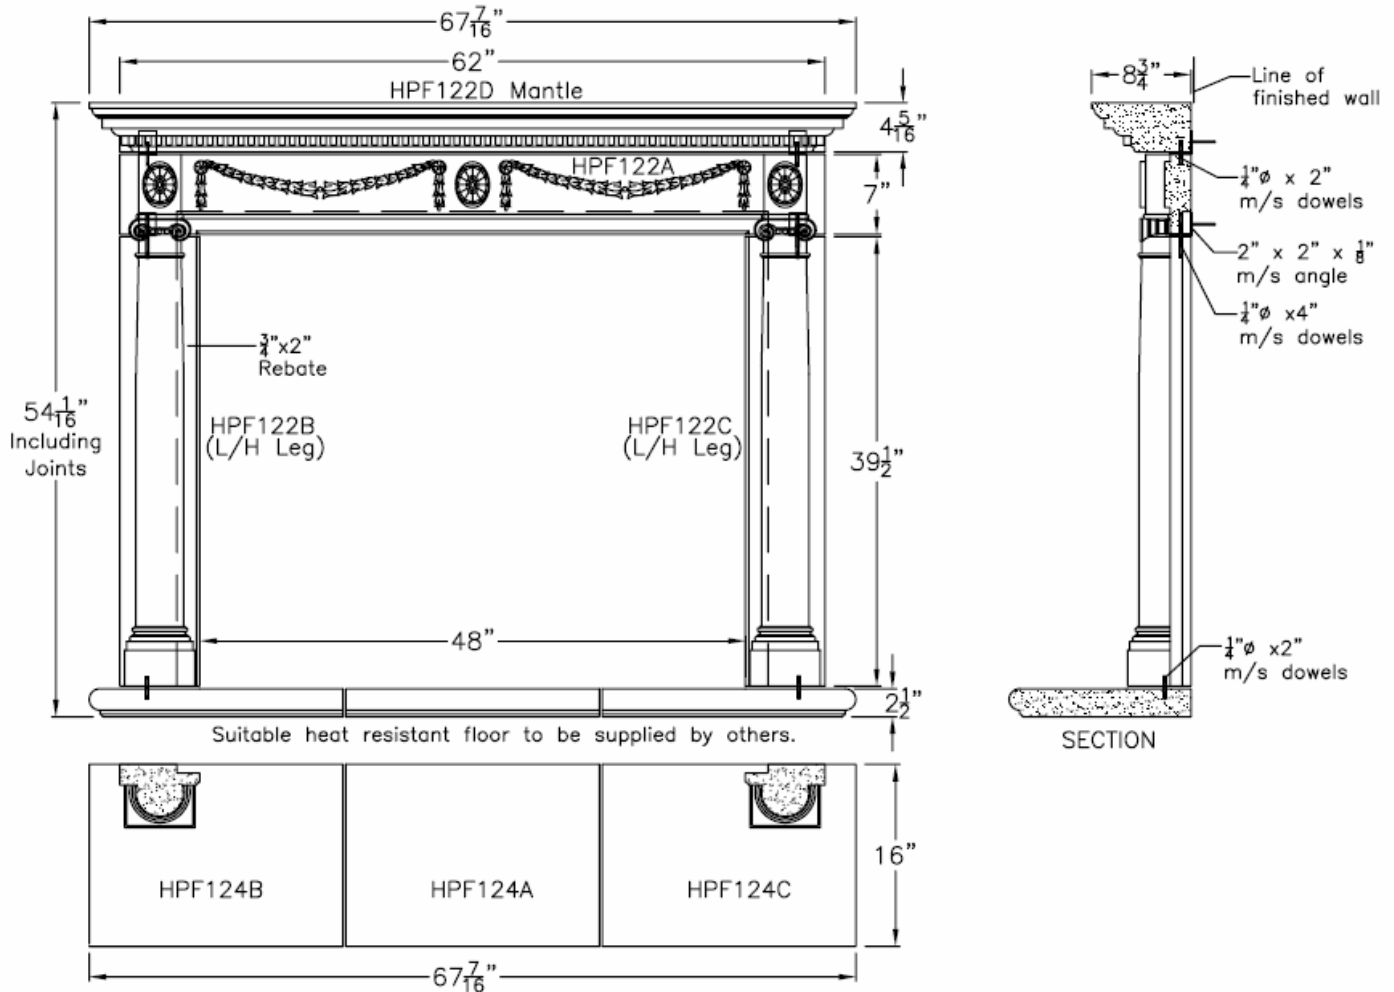

CLASSIC HOME ELEMENTS

Where Excellence in Quality and Style are a Tradition.

THE ADAM - LIMESTONE SURROUND MODEL - HS122 - SPECIFICATIONS

July 2006